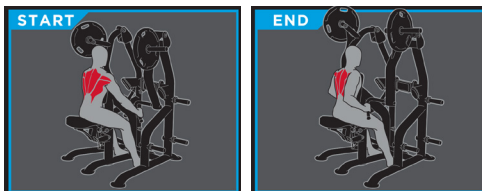

USER AMENITIES

- (6) Weight Storage Posts
- Instruction Placard illustrates proper START and END positions

SPECIFICATIONS

DIMENSIONS (L x W x H)
57" x 65" x 65" / 145cm x 164cm x 165cm

COLOR OPTIONS
Frame comes standard with matte black powder coat finish.
Custom frame and upholstery options available.